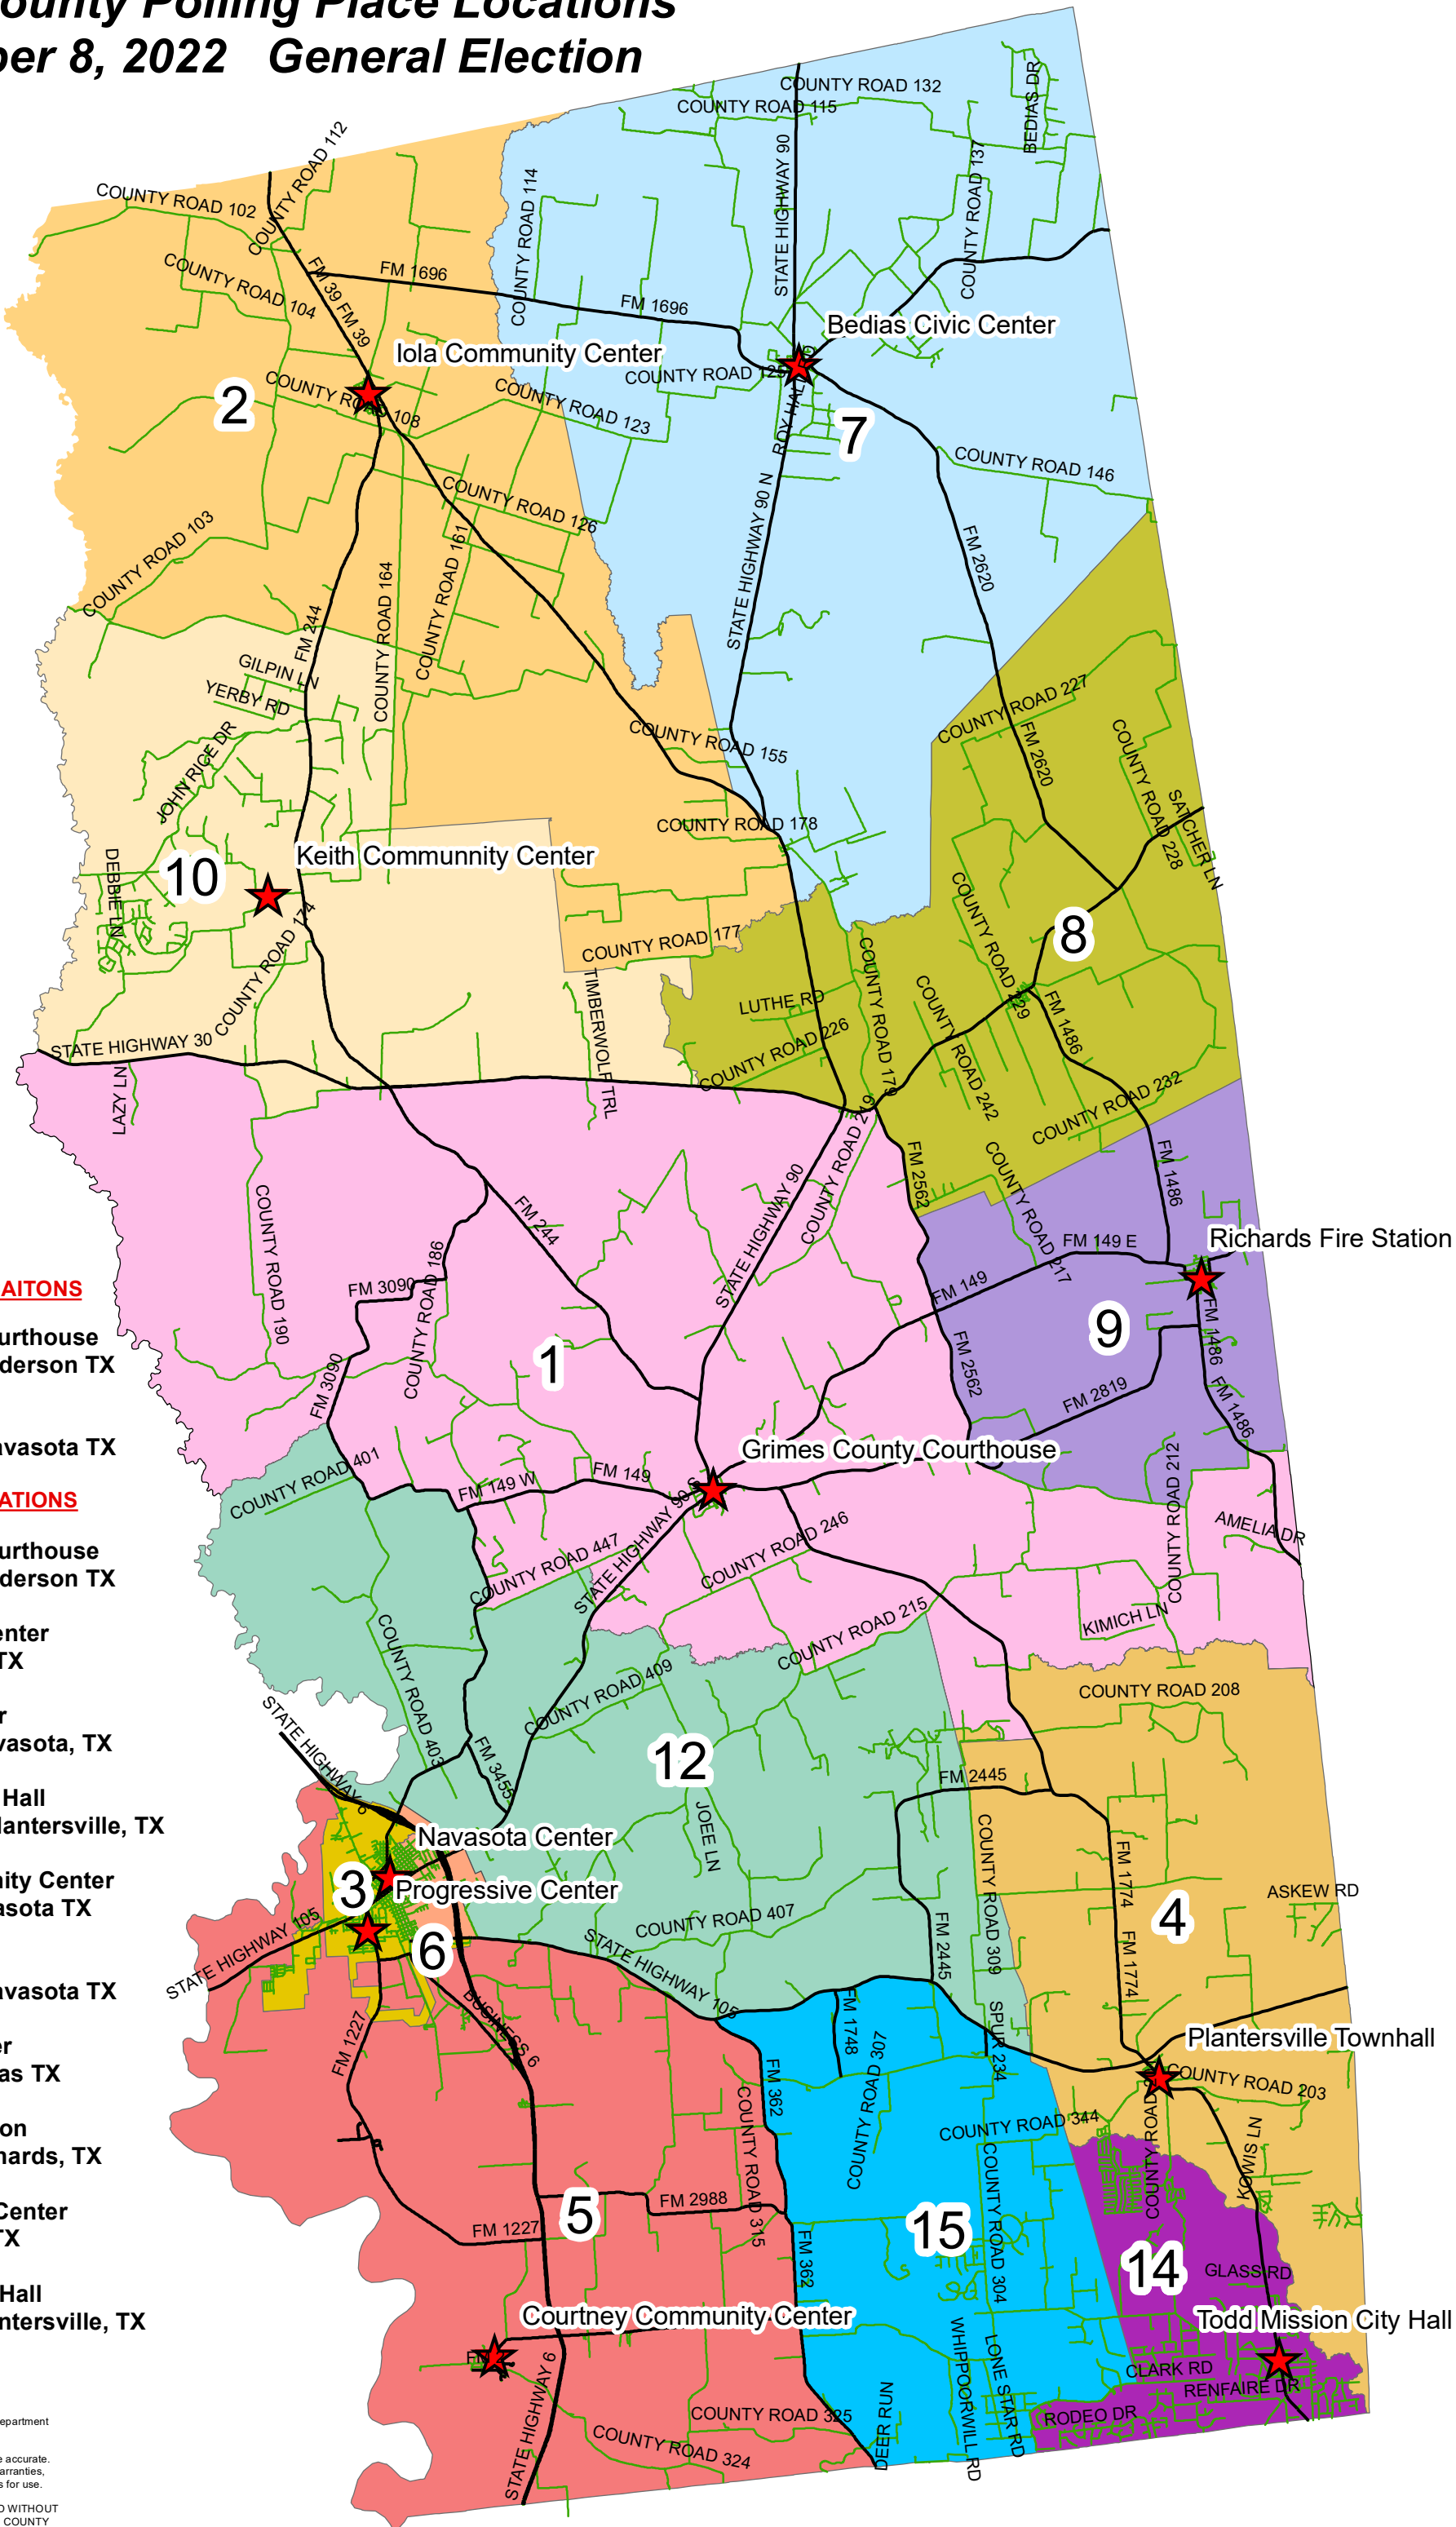

Grimes County Polling Place Locations

November 8, 2022 General Election

EARLY VOTING LOCAITONS

- Grimes County Courthouse**
100 S. Main St. Anderson TX
- Navasota Center**
101 Stadium Dr. Navasota TX

ELECTION DAY LOCATIONS

- Grimes County Courthouse**
100 S. Main St. Anderson TX
- Lola Community Center**
7265 Main St. lola TX
- Progressive Center**
615 W. Virginia Navasota, TX
- Plantersville Town Hall**
11335 Lodge Ln, Plantersville, TX
- Whitehall Community Center**
14536 FM 362 Navasota TX
- Navasota Center**
101 Stadium Dr. Navasota TX
- Bedias Civic Center**
3652 Main St. Bedias TX
- Richards Fire Station**
1136 FM 149 E Richards, TX
- Keith Community Center**
8808 CR 172 lola, TX
- Todd Mission City Hall**
21716 FM 1774 Plantersville, TX