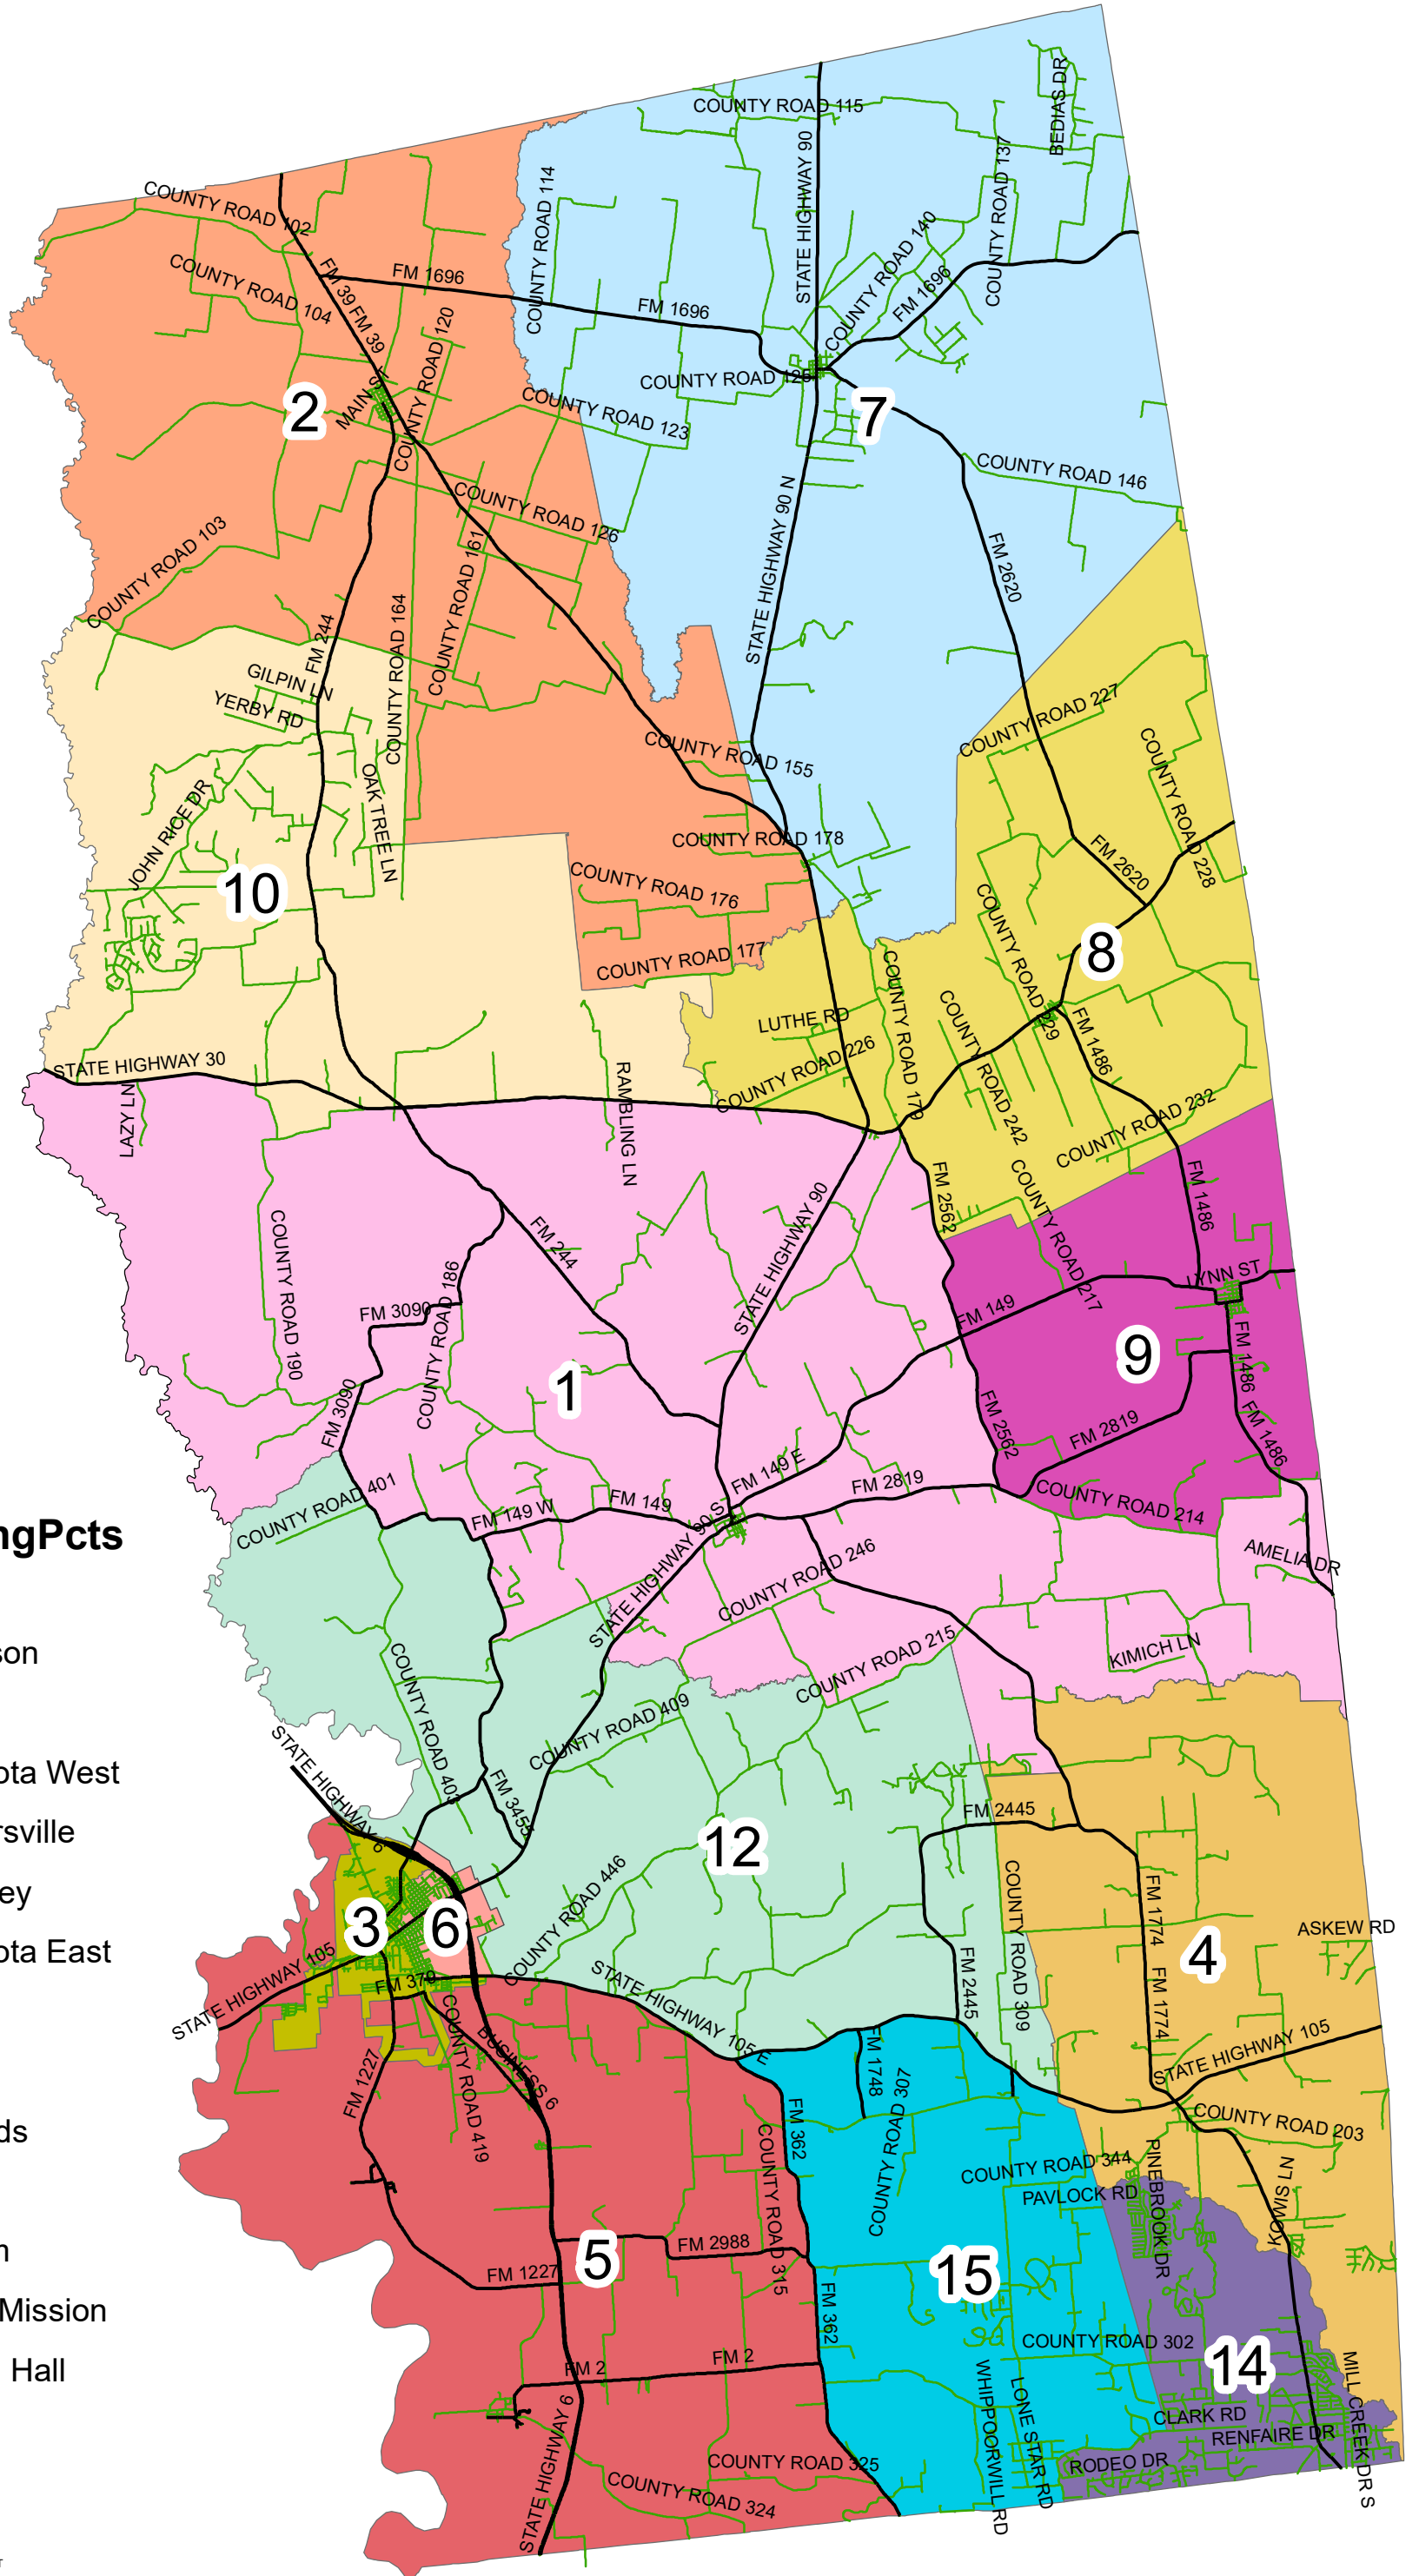

GRIMES COUNTY VOTING PRECINCTS

Grimes Voting Pcts

- 1-Anderson
- 2-Iola
- 3-Navasota West
- 4-Plantersville
- 5-Courtney
- 6-Navasota East
- 7-Bedias
- 8-Shiro
- 9-Richards
- 10-Keith
- 12-Salem
- 14-Todd Mission
- 15-White Hall

Printed by Grimes County 9-1-1/ GIS Department
February 1, 2022

Data on this document is believed to be accurate.
However, Grimes County makes no warranties,
expressed or implied, including fitness for use.

NOTICE
THIS MAP MAY NOT BE REPRODUCED WITHOUT
WRITTEN CONSENT FROM GRIMES COUNTY